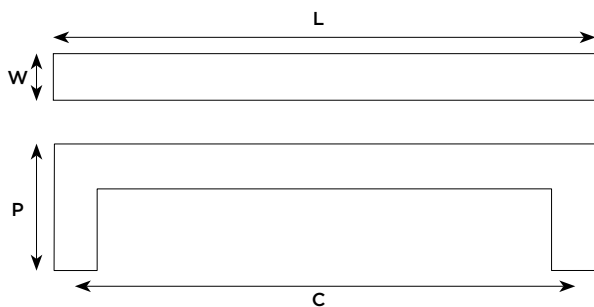

A1181

BOW

BOW BUTTON MEDIUM FURNITURE PULL

DIMENSIONS

	A1181 ##**
C	128mm / 5 1/16"
L	158mm / 6 1/4"
P	26mm / 1 1/32"
W	25mm / 1"

- C** Centre to centre
- L** Length overall
- P** Projection (at highest point)
- W** Width (at widest point)

Imperial measurements converted from metric to nearest 1/32nd"
Dimensional tolerance +/- 1.5mm

Leather Finishes

Cap Finishes

FINISHES

FIXINGS

- Standard** 2 of M5 x 40mm long pan head bolts (with 6BA tapped head), M5 hexagon dome nuts
- Alternative** 2 of M5 x 30mm / 40mm / 50mm pan head bolts (with 6BA tapped head)
Face fixing wood screw option also available